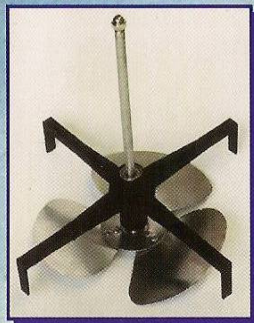

UniVent

Turbo Roof Ventilator 300mm

Turns With the Slightest Breeze
All it takes to turn your UniVent is a slight breeze. The exhaust fan ensures UniVent works efficiently.

Powder Coated Colour Range Available

'Akulon' Reinforced Bearing Housing

UniVent Ventilators feature a 'Akulon' fiberglass reinforced bearing housing. This provides superior strength and effortless working action. High tensile aluminium shaft supports the rotor head. Incorporating wind powered exhaust fan.

Great for:

- Bathrooms
- Bedrooms
- Hallways
- Kitchens
- Toilets
- Pantry's
- Ensuites

**Natural Light feels good.
Environmentally Sound.**

- UniLite has a tough acrylic dome to resist the ravages of the Australian climate.
- UniLite uses a triple layer reinforced twin aluminium foil laminate 2m long that ensures excellent light transmission, without light loss.
- UniLite ABS injected plastic moulded ceiling trim will ensure a smart finish.
- UniLite features a prismatic ceiling diffuser to provide maximum light transfer.
- UniLite's easy hook system allows flex tube to be fitted with ease.
- UniLite is generous flashing size enables a sure fit to your roof covering.