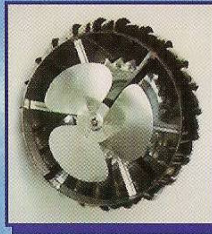

Fan
Optional

Ventilation removes moist air that causes mold and musty odors.